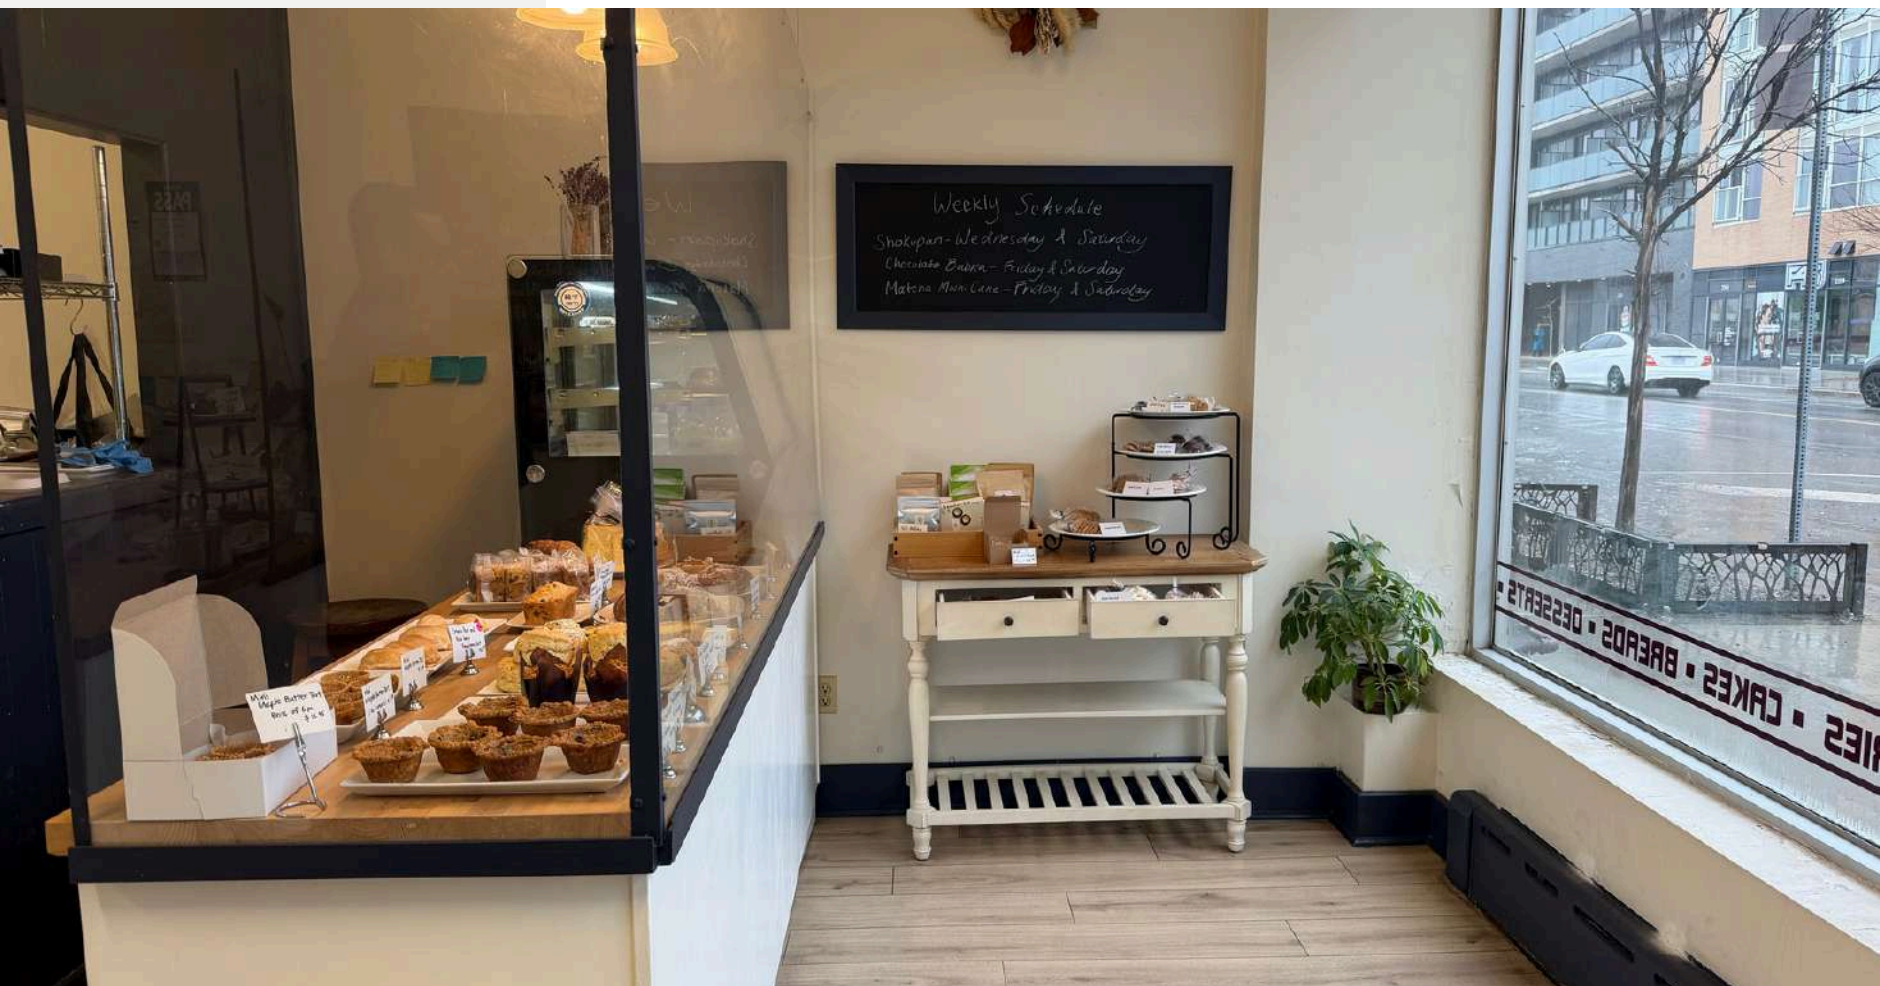

RETAIL STORE

2336 DANFORTH AVE MAIN
East End- Danforth, Toronto

Prime ground floor commercial space with many related retail uses.

sampark@kw.com
 +1 416.616.7100
 Sam Park
 Commercial Real Estate Broker